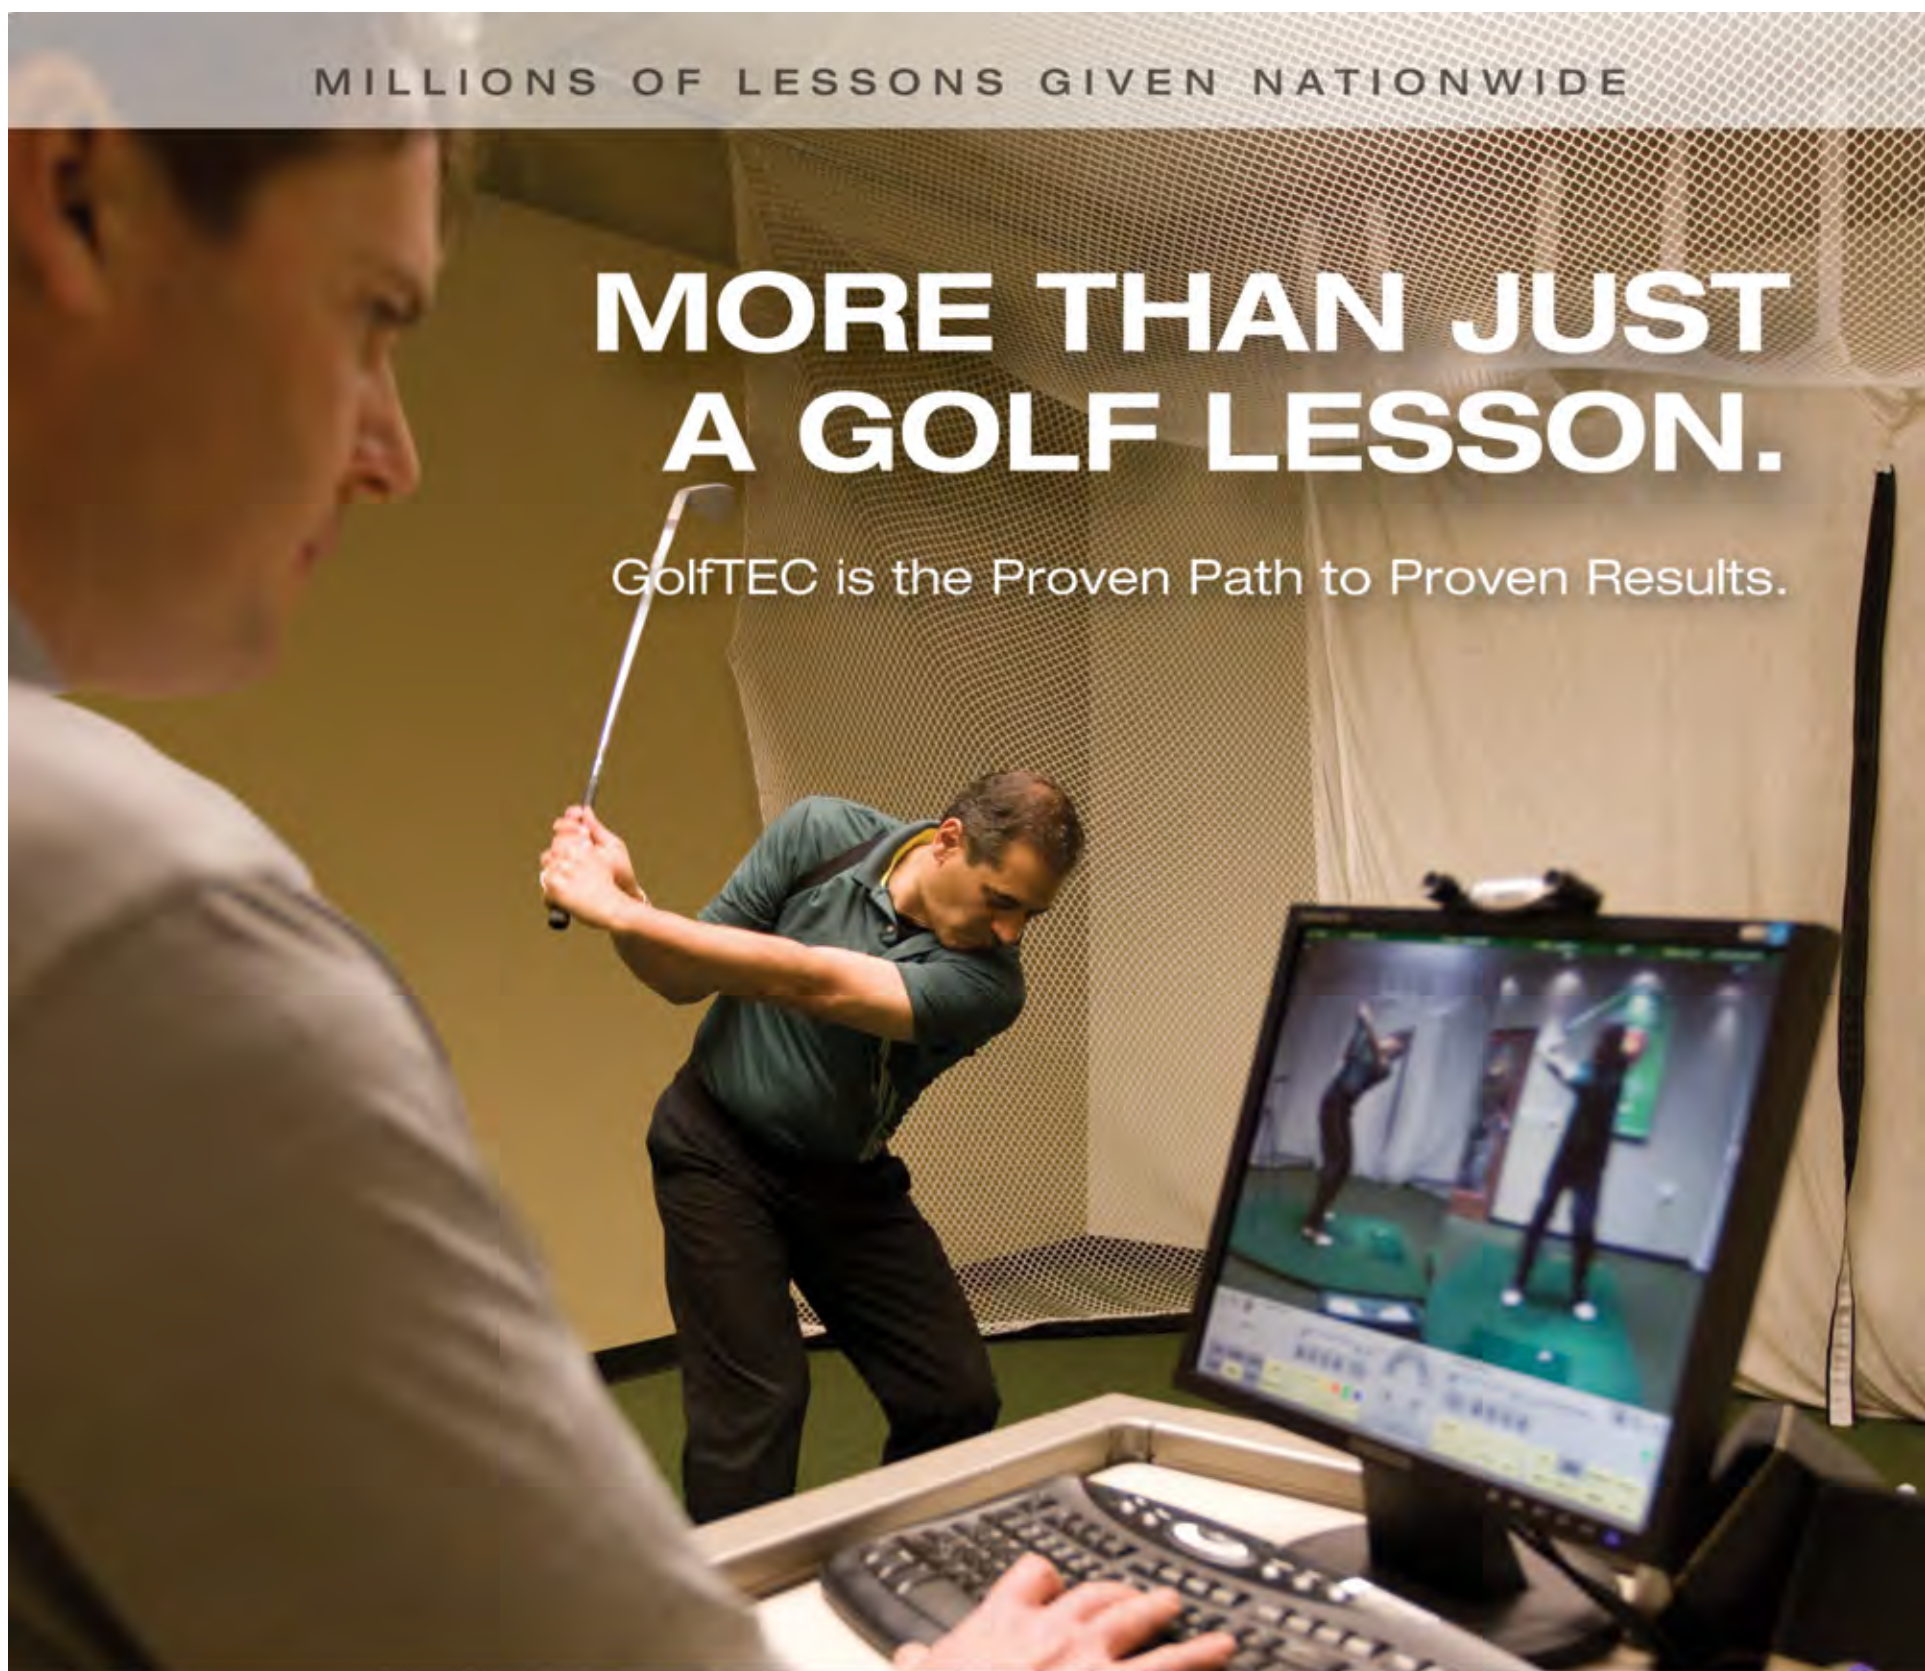

MILLIONS OF LESSONS GIVEN NATIONWIDE

MORE THAN JUST A GOLF LESSON.

GolfTEC is the Proven Path to Proven Results.

With millions of lessons given and a 95% success rate, GolfTEC is the undisputed leader in golf instruction.