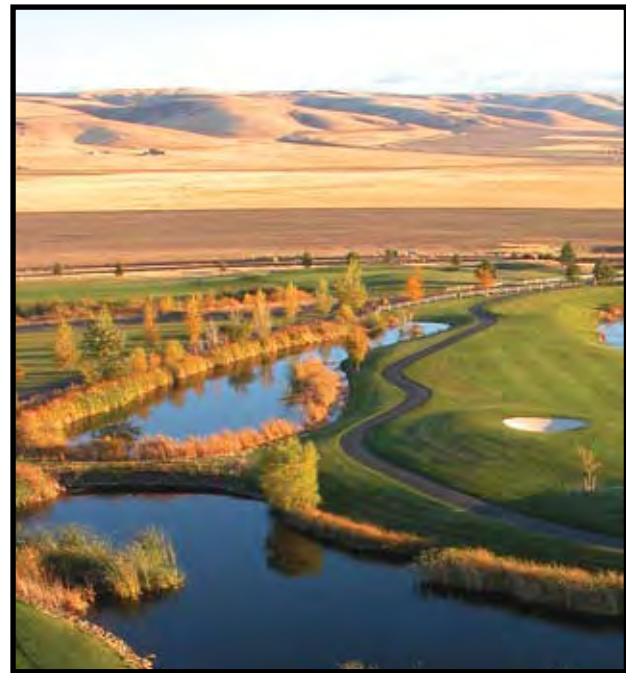

River's Bend Thompson Falls
Public, 9 hole
Thompson Falls
406-827-3438
3022 yds, par 36 - 67.2/109

Robert O'Speck Golf Course
Public, 18 hole
Great Falls
406-761-1078
6830 yds, par 72 - 69.3/118

Trestle Creek Golf Club
Public, 9 hole
Saint Regis
406-649-2680
3227 yds, par 36 - 69.9/119

Village Greens
Public, 18 hole
Kalispell
406-752-4666
6401 yds, par 70 - 69.8/114

Whitefish Lake Golf Club
Public, 36 hole
Whitefish
406-862-5960/406-862-4000
North: 6556 yds, par 72 - 69.8/118
South: 6561 yds, par 71 - 70.5/122

Northwest Indian Tribes and golf

Here is a list of golf courses that are owned and operated by Indian Tribes of the Pacific Northwest.

Washington

• **The Cedars at Dungeness:** Course in Sequim is owned and managed by the Jamestown Skallam Tribe, which also owns the 7 Cedars Casino.

• **White Horse:** Course was purchased in 2010 by the Squamish Tribe who own The Clearwater Casino.

• **Salish Cliffs:** Golf course is owned by the Squaxin Island Tribe and opens this summer in Shelton.

Oregon

• **Chinook Winds:** Course in Lincoln City used to be called Lakeside. Siletz Tribe bought the course and changed the name to go with its nearby casino.

• **Wildhorse:** The Confederated Tribes of Umatilla joined together and created the Wildhorse Golf Course and Casino in Pendleton.

Idaho

• **Circling Raven:** The Coeur d'Alene Indian Tribe owns Circling Raven and casino in Worley, Idaho.

The Cedars at Dungeness (left) in Sequim, Wash. and Wildhorse in Pendleton are both courses owned by Indian Tribes.

More than a game.

5 LAKES.
66 SAND BUNKERS.
18 CHAMPIONSHIP HOLES.

Experience all the glory of over 7,000 yards of lush, green perfection. Our championship course is nestled at the foot of the Blue Mountains and offers both a challenging and breathtaking course, ideal for golfers of all skill levels.

Plus, when you visit Wildhorse, more action awaits. Over 800 slots and live table games, fabulous dining including the eclectic Plateau, live entertainment and the best in sports at Wildfire.

You may come to golf but you'll stay for more.

WILDHORSE
RESORT & CASINO

CASINO | GOLF | HOTEL | RV | MUSEUM | PENDLETON, OR | WILDHORSERESORT.COM