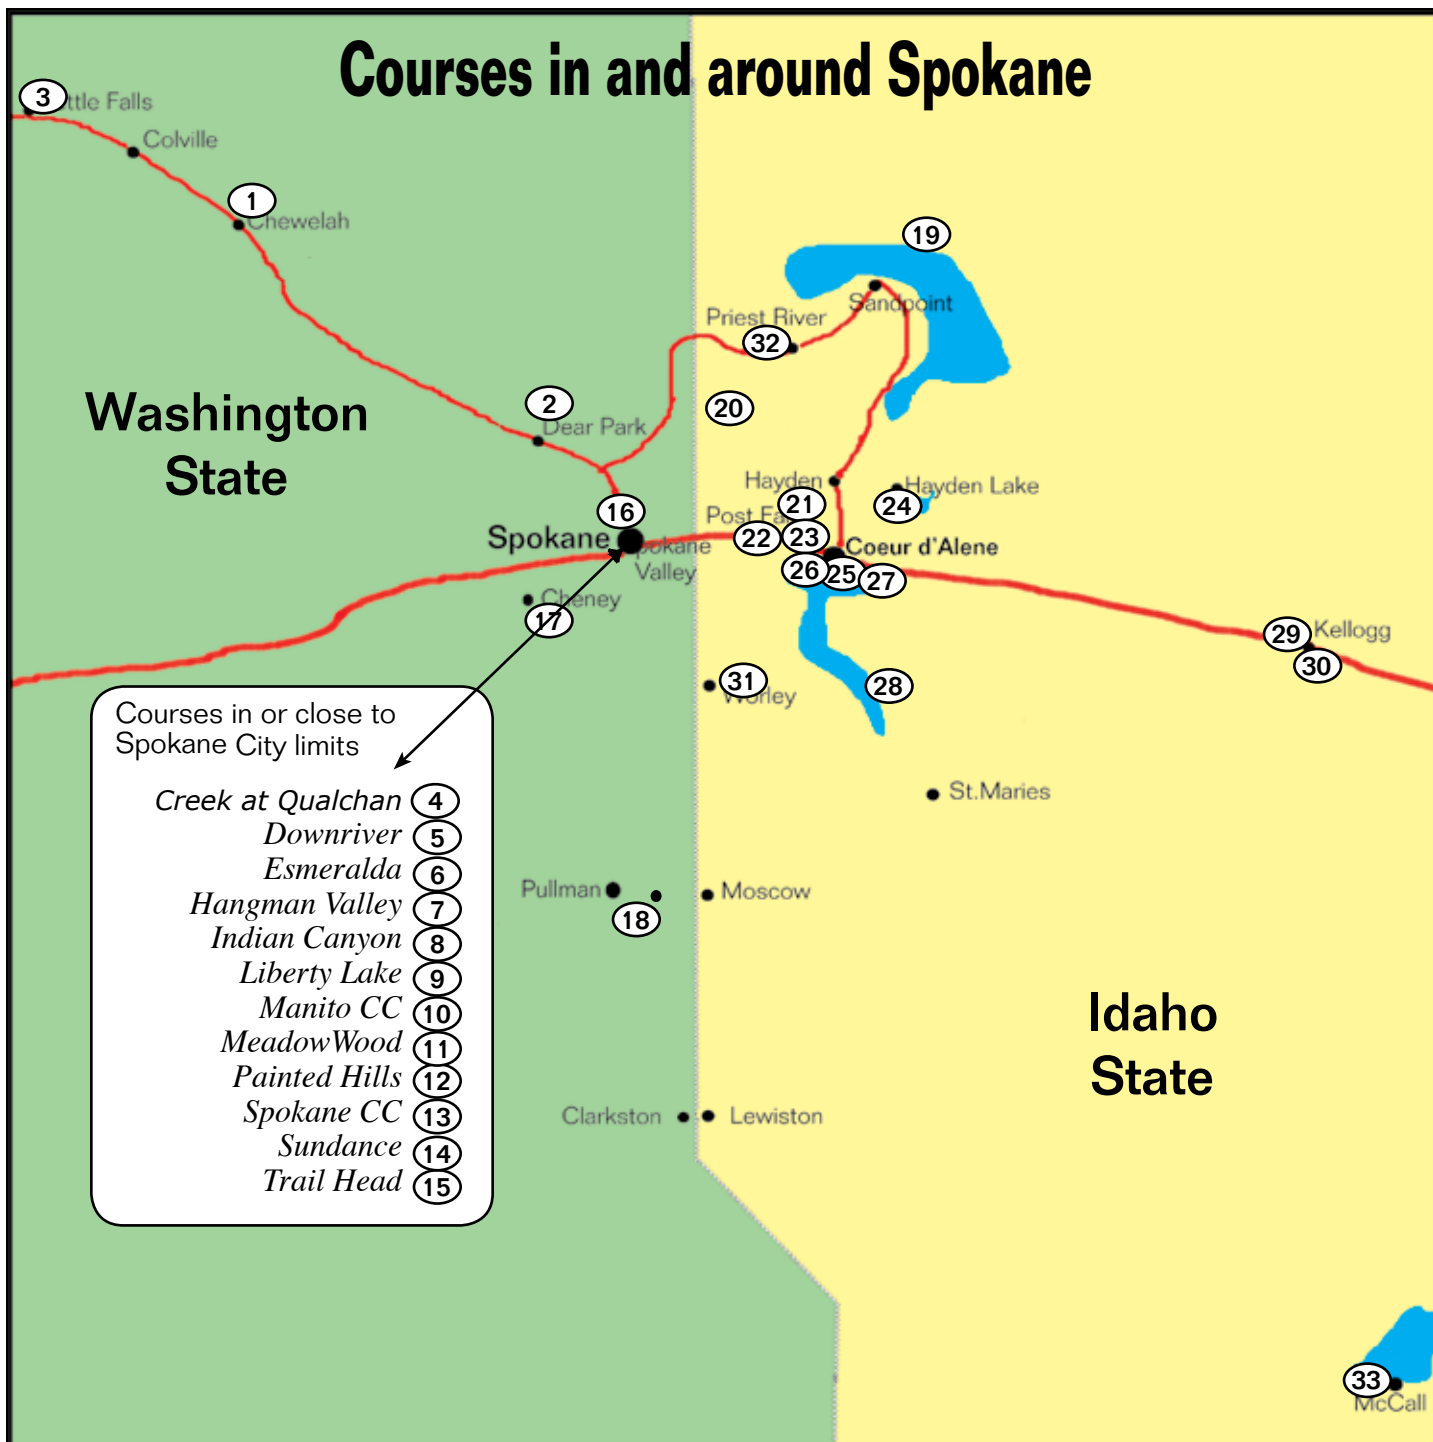

Courses in and around Spokane

- Courses in or close to Spokane City limits
- Creek at Qualchan (4)
 - Downriver (5)
 - Esmeralda (6)
 - Hangman Valley (7)
 - Indian Canyon (8)
 - Liberty Lake (9)
 - Manito CC (10)
 - MeadowWood (11)
 - Painted Hills (12)
 - Spokane CC (13)
 - Sundance (14)
 - Trail Head (15)

Courses in Spokane and Idaho's Panhandle

SPOKANE AREA

- 1. Chewelah Golf Club**
18 holes, 6,486 yards
Chewelah, Public
- 2. Deer Park Golf Club**
18 holes, 6,690 yards
Deer Park, Public
- 3. Dominion Meadows**
18 holes, 6,743
Colville, Public
- 4. Creek at Qualchan**
18 holes, 6,596 yards
Spokane, Public
- 5. Downriver Golf Course**
18 holes, 6,130 yards
Spokane, Public
- 6. Esmeralda Golf Course**
18 holes, 6,249 yards
Spokane, Public
- 7. Hangman Valley**
18 holes, 6,901 yards
Spokane, Public
- 8. Indian Canyon**
18 holes, 6,255 yards
Spokane, Public
- 9. Liberty Lake Golf Course**
18 holes, 6,398 yards
Liberty Lake, Public
- 10. Manito Country Club**
18 holes, 6,378 yards
Spokane, Private
- 11. MeadowWood Golf Course**
18 holes, 6,874 yards
Spokane, Public

- 12. Painted Hills Golf Club**
9 holes, 3,239 yards
Spokane, Public
- 13. Spokane Country Club**
18 holes, 6,679 yards
Spokane, Private
- 14. Sundance Golf Course**
18 holes, 5,960 yards
Spokane, Public
- 15. Trail Head at Liberty Lake**
9 holes, 2,072 yards
Liberty Lake, Public
- 16. Wandermere Golf Course**
18 holes, 6,108 yards
Spokane, Public
- 17. Fairways at West Terrace**
18 holes, 6,398 yards
Cheney, Public
- 18. Palouse Ridge**
18 holes, 7,300 yards
Pullman, Public