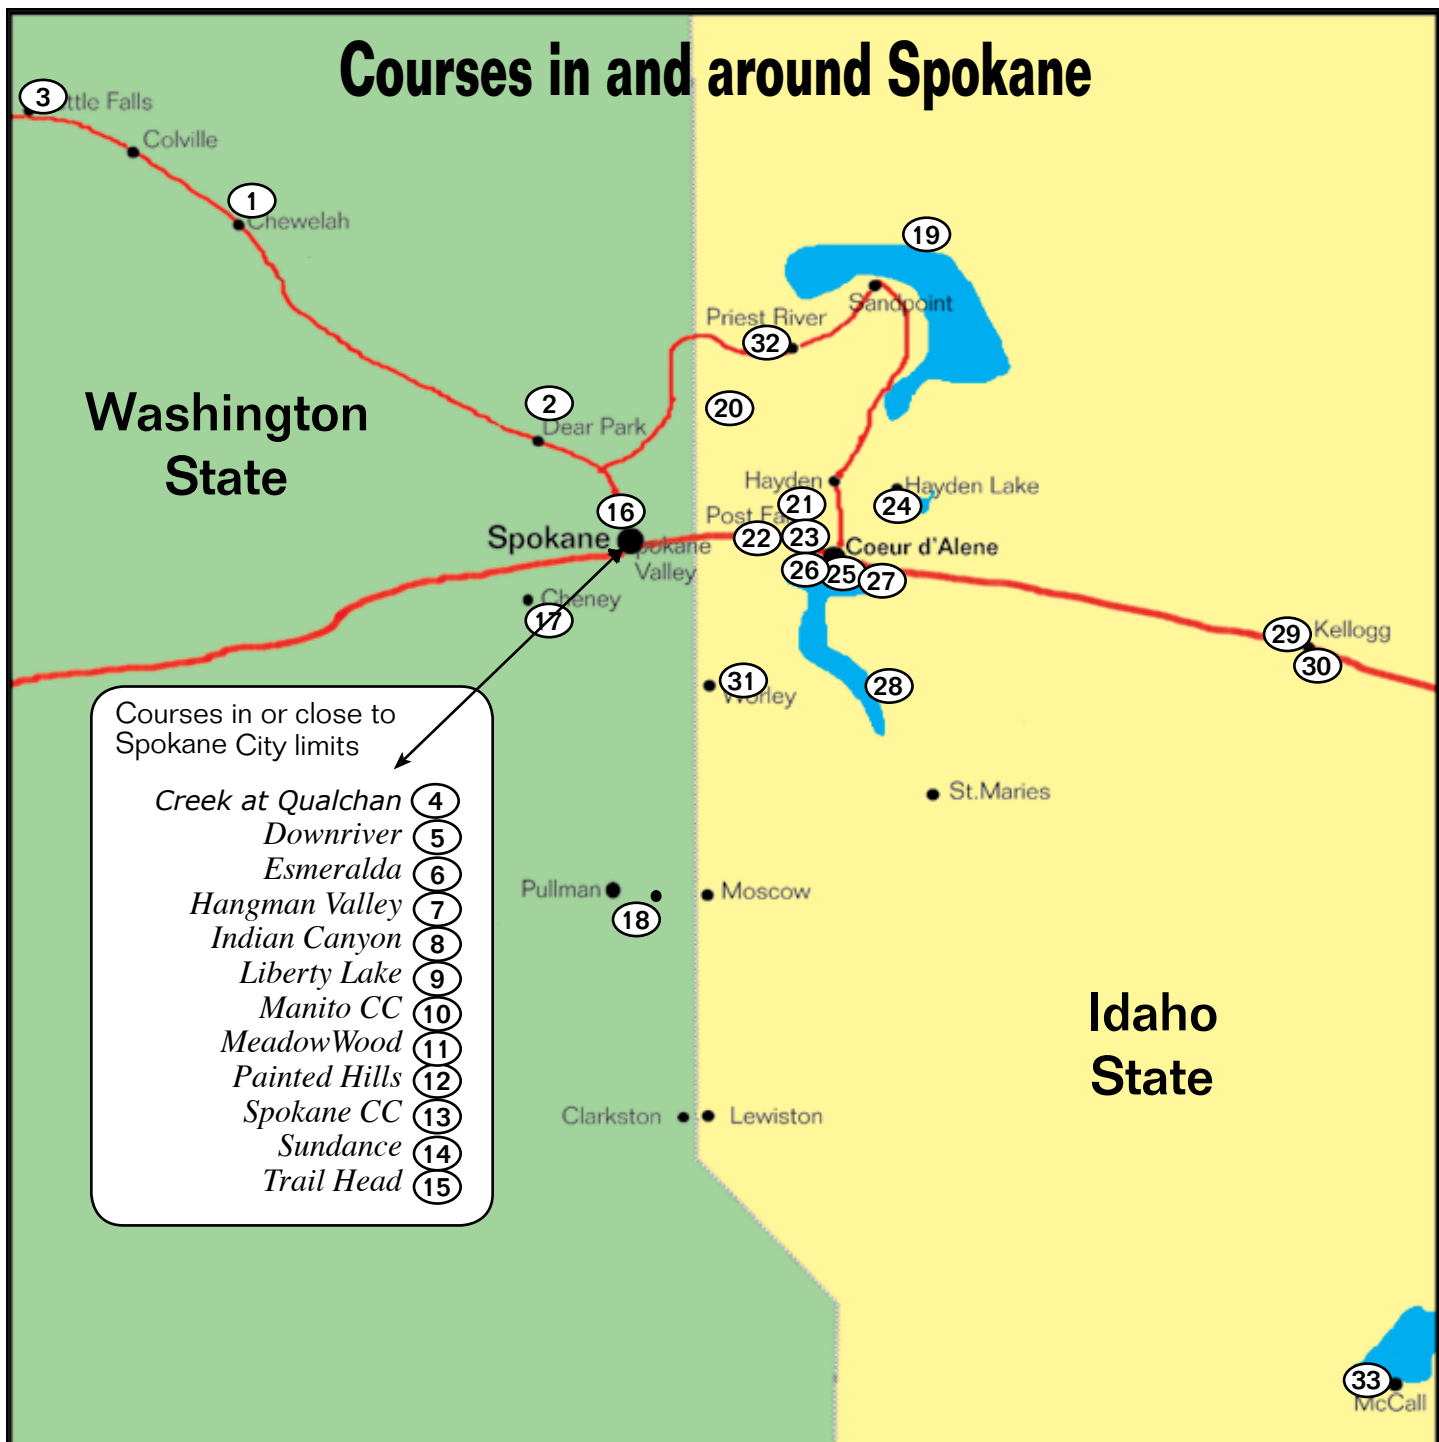

Courses in and around Spokane

Courses in Spokane and Idaho's Panhandle

SPOKANE AREA

- 1. Chewelah Golf Club**
18 holes, 6,486 yards
Chewelah, Public
- 2. Deer Park Golf Club**
18 holes, 6,690 yards
Deer Park, Public
- 3. Dominion Meadows**
18 holes, 6,743
Colville, Public
- 4. Creek at Qualchan**
18 holes, 6,596 yards
Spokane, Public
- 5. Downriver Golf Course**
18 holes, 6,130 yards
Spokane, Public
- 6. Esmeralda Golf Course**
18 holes, 6,249 yards
Spokane, Public
- 7. Hangman Valley**
18 holes, 6,901 yards
Spokane, Public
- 8. Indian Canyon**
18 holes, 6,255 yards
Spokane, Public
- 9. Liberty Lake Golf Course**
18 holes, 6,398 yards
Liberty Lake, Public
- 10. Manito Country Club**
18 holes, 6,378 yards
Spokane, Private
- 11. MeadowWood Golf Course**
18 holes, 6,874 yards
Spokane, Public

- 12. Painted Hills Golf Club**
9 holes, 3,239 yards
Spokane, Public
- 13. Spokane Country Club**
18 holes, 6,679 yards
Spokane, Private
- 14. Sundance Golf Course**
18 holes, 5,960 yards
Spokane, Public
- 15. Trail Head at Liberty Lake**
9 holes, 2,072 yards
Liberty Lake, Public
- 16. Wandermere Golf Course**
18 holes, 6,108 yards
Spokane, Public
- 17. Fairways at West Terrace**
18 holes, 6,398 yards
Cheney, Public
- 18. Palouse Ridge**
18 holes, 7,300 yards
Pullman, Public