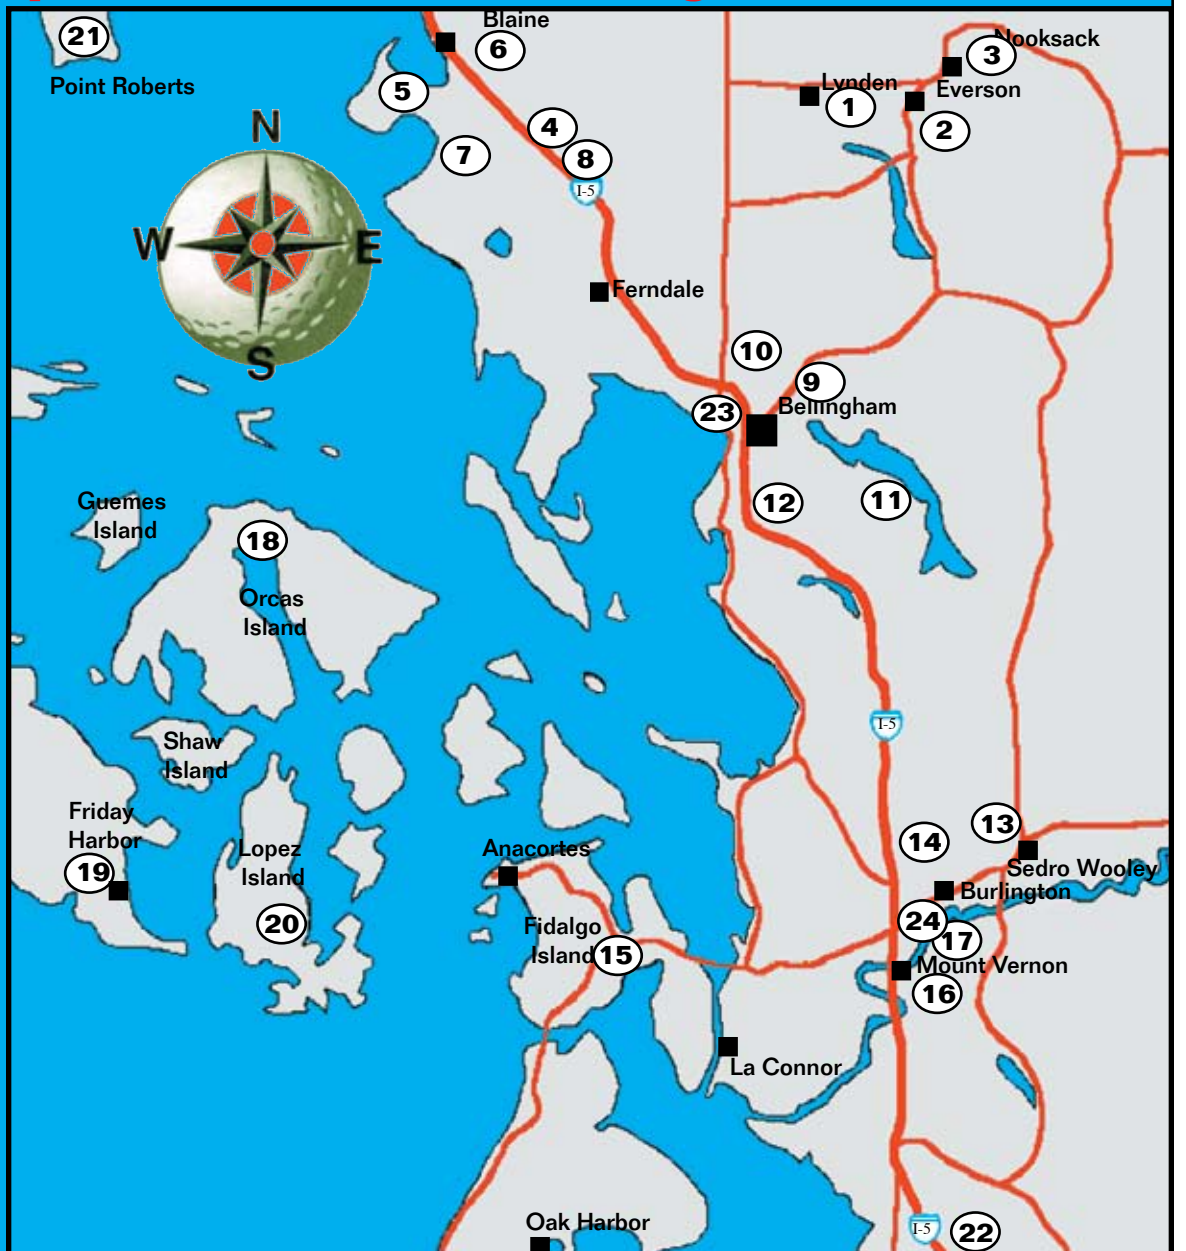

Locator Maps for NW Washington and Olympic Peninsula

Map of Northwest Washington

- | | |
|---|--|
| <p>1. Homestead Farms
18 holes, 6,927 yards
Lynden, Public</p> <p>2. Raspberry Ridge
9 holes, 2,825 yards
Everson, Public</p> <p>3. Evergreen
9 holes, 2,145 yards
Everson, Public</p> <p>4. Grandview
18 holes, 6,404 yards
Custer, Public</p> <p>5. Semiahmoo Resort
18 holes, 7,005 yards
Blaine, Public</p> <p>6. Loomis Trail Golf Club
18 holes, 7,100 yards
Blaine, Public</p> <p>7. Birch Bay
Remodeled 9 holes
Blaine, Public</p> <p>8. Dakota Creek
18 holes, 5,185 yards
Custer, Public</p> <p>9. Shuksan Golf Club
18 holes, 6,743 yards
Bellingham, Public</p> <p>10. North Bellingham
18 holes, 6,816 yards
Bellingham, Public</p> <p>11. Sudden Valley
18 holes, 6,553 yards
Bellingham, Public</p> | <p>12. Lake Padden
18 holes, 6,575 yards
Bellingham, Public</p> <p>13. Gateway
9 holes, 3,050 yards
Sedro Woolley, Public</p> <p>14. Avalon Golf Club
27 holes
Burlington, Public</p> <p>15. Similk Beach
18 holes, 6,205 yards
Anacortes, Public</p> <p>16. Eaglemont
18 holes, 7,006 yards
Mount Vernon, Public</p> <p>17. Overlook
9 holes, 2,540 yards
Mount Vernon, Public</p> <p>18. Orcas Island
9 holes, 3,060 yards
Eastsound, Public</p> <p>19. San Juan Golf Club
9 holes, 3,194 yards
Friday Harbor, Public</p> <p>20. Lopez Island GC
9 holes, 2,704 yards
Lopez, Public</p> <p>21. Point Roberts
18 holes, 6,000 yards
Point Roberts, Public</p> <p>22. Gleneagle
18 holes, 6,010 yards
Arlington, Public</p> |
|---|--|