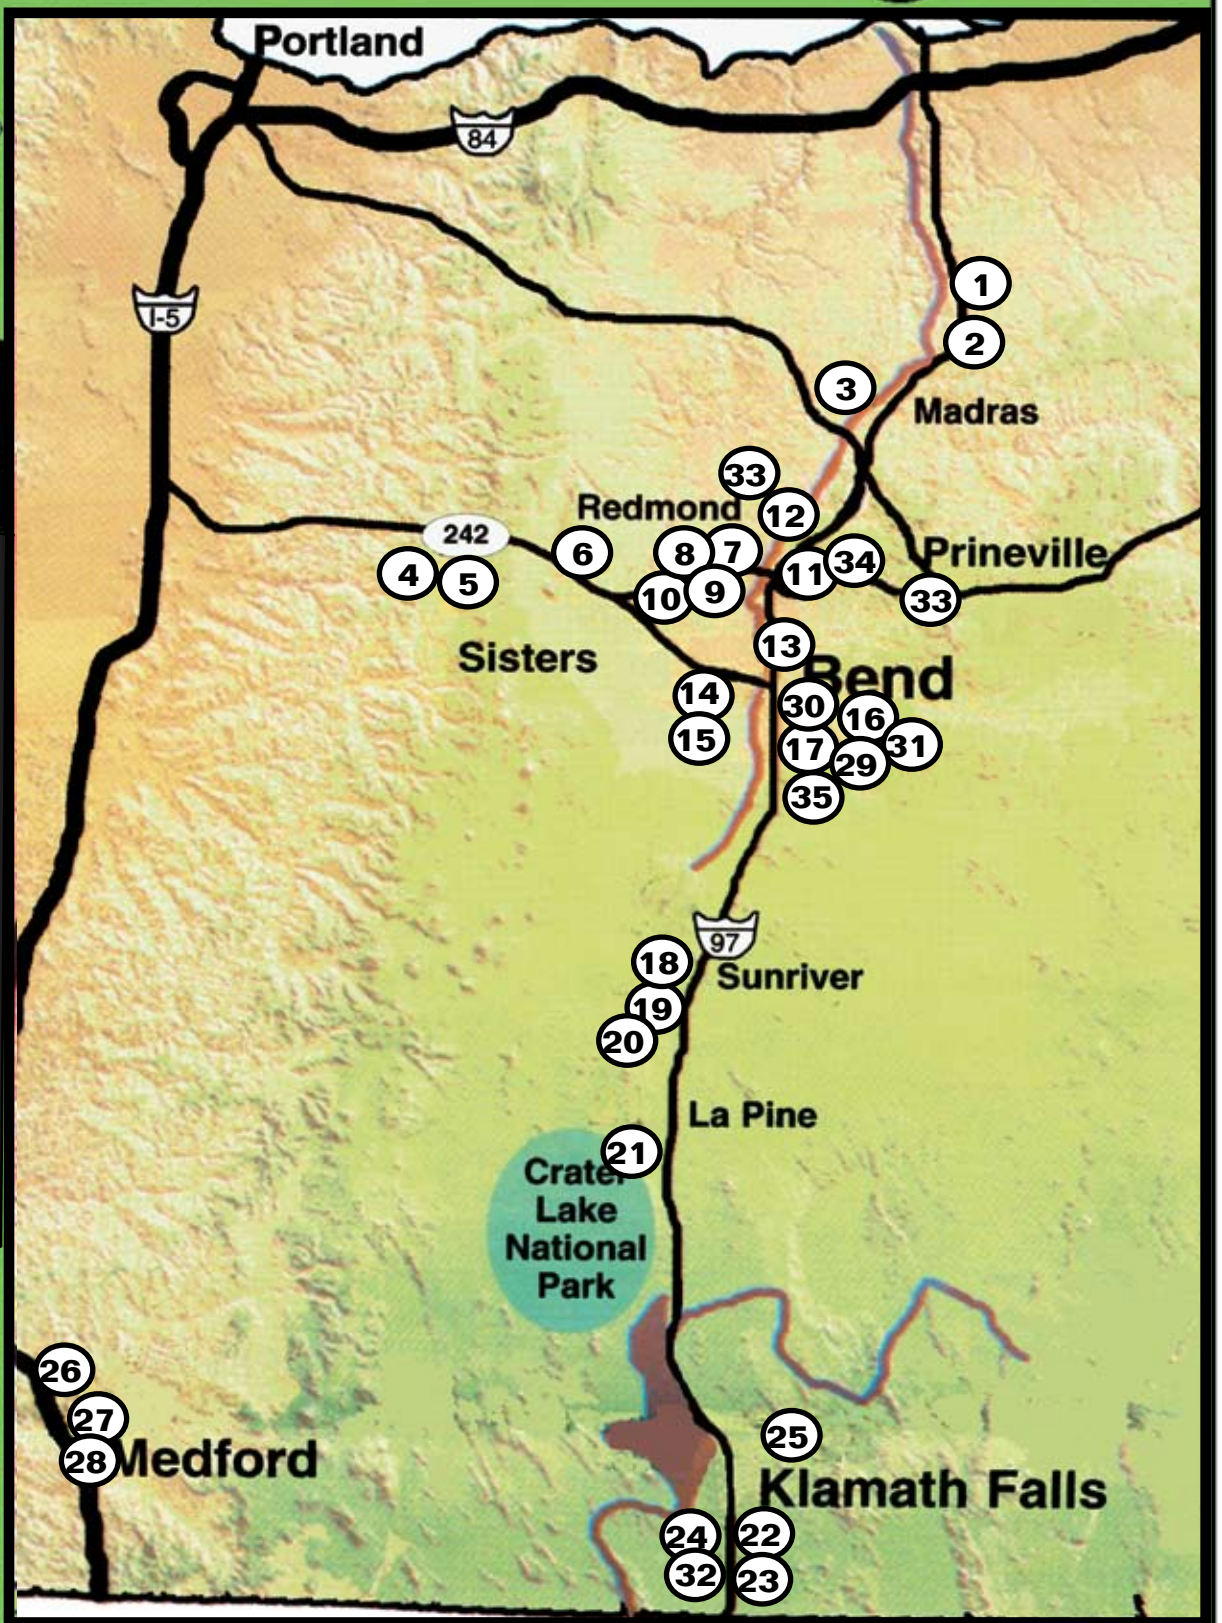

Golfing Central Oregon

Where to play golf in Central Oregon

- | | | | |
|---|---|---|--|
| 1. Kah-Nee-Tah Resort
18 holes, 6,352 yards
Warm Springs, Public | 10. Brasada Ranch Resort
18 holes, 7,000 yards
Redmond, Public | 19. Sunriver Woodlands
18 holes, 6,880 yards
Sunriver, Public | 28. Quail Point
9 holes, 3,034 yards
Medford, Public |
| 2. Nine Peaks Golf Course
18 holes, 6,582 yards
Madras, Public | 11. Greens at Redmond
9 holes, 1,686 yards
Redmond, Public | 20. Sunriver Crosswater
18 holes, 7,683 yards
Sunriver, Semi-Private | COUNTRY CLUBS |
| 3. Crooked River Ranch
18 holes, 5,521 yards
Crooked River Ranch, Public | 12. Juniper Golf Club
18 holes, 7,200 yards
Redmond, Public | 21. Quail Run
9 holes, 3,512 yards
LaPine, Public | 29. Awbrey Glen
18 holes, 6,908 yards
Bend, Private |
| 4. Black Butte Glaze Meadow
18 holes, 6,574 yards
Black Butte, Public | 13. Meadow Lakes
18 holes, 6,731 yards
Prineville, Public | 22. Running Y Ranch
18 holes, 7,300 yards
Klamath Falls, Public | 30. Bend Country Club
18 holes, 7,035 yards
Bend, Private |
| 5. Black Butte Big Meadow
18 holes, 6,850 yards
Black Butte, Public | 14. River's Edge
18 holes, 6,683 yards
Bend, Public | 23. Harbour Links
18 holes, 6,194 yards
Klamath Falls, Public | 31. Broken Top
18 holes, 7,161 yards
Bend, Private |
| 6. Aspen Lakes
18 holes, 7,302 yards
Sisters, Public | 15. Widgi Creek
18 holes, 6,903 yards
Bend, Public | 24. Round Lake
9 holes, 1,512 yards
Klamath Falls, Public | 32. Reames Country Club
18 holes, 6,564 yards
Klamath Falls, Private. |
| 7. Eagle Crest Resort
18 holes, 6,673 yards
Redmond, Public | 16. Orion Greens
9 holes, 2,075 yards
Bend, Public | 25. Shield Crest
18 holes, 7,005 yards
Klamath Falls, Public | 33. Prineville Country Club
9 holes, 2,525 yards
Prineville, Private. |
| 8. Eagle Crest Ridge
18 holes, 6,927 yards
Redmond, Public | 17. Lost Tracks
18 holes, 7,003 yards
Bend, Public | 26. Eagle Point
18 holes, 7,099 yards
Eagle Point, Public | 34. Pronghorn Golf Club
Two courses
Redmond, Private |
| 9. Eagle Crest Challenge
18 holes, 4,160 yards
Redmond, Public | 18. Sunriver Meadows
18 holes, 7,012 yards
Sunriver, Public | 27. Centennial
18 holes, 7,200 yards
Medford, Public | NEW COURSE |
| | | | 35. Tetherow
18 holes, 7,298 yards
Bend, Public |